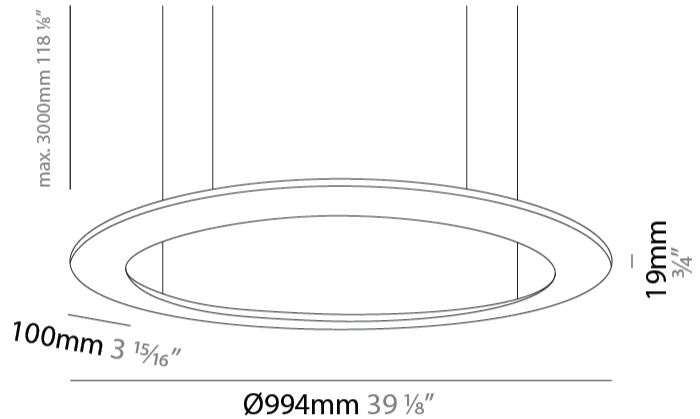

INFINITY SUSPENSION

A51083-

base number   Color   Finish
Temperature   Options

1. To build a product code in our configurator select the specify button on the base model # product page
2. To build a manual product code on this datasheet choose from the options listed below in blue font and add the suffix to the base model #

GENERAL

Series: Infinity
Brand: Ivela
Division: Architectural
Mounting Type: Suspension
Mounting Location: Ceiling
Subcategory: Panels

PHYSICAL

Shape: Square
Length (mm): 994
Length (in): 39 1/8"
Width (mm): 100
Width (in): 3 15/16"
Height (mm): 19
Height (in): 3/4"
Max. Overall Height (mm): 2500
Max. Overall Height (in): 98 7/16"
Light Distribution: Direct
Diffuser: PMMA - Opal
Fixture Finish: WHI / BLK / GLD
Fixture Material: Aluminum

ELECTRICAL

Lamp Type: LED
Input Wattage (W): 62
Dimming: Tri-Mode (Non-Dimming and Phase Dimming (120Vac only) and 0-10V Dimming)
Driver Included: No
Driver Location: Remote
Driver Type: Constant Voltage - Universal
Driver Class: Class 2
Housing: ENCP 5 (ERP) ENCP 8 (SC Power)
Input Voltage (V): 120 - 277
Output Voltage (V): 24

LED

Color Temperature (°K): 2700 / 3000 / 4000
Max. Delivered Lumen (lm): 3720 / 3875 / 4107
Nominal Lumen (lm): 7440 / 7770 / 8215
CRI: >93 CRI
Lamp Life (hrs): 50000

OPTICAL

RATINGS AND CERTIFICATIONS

Certified By: Certified for North American Standards
IP rating: IP20

PROJECT	_____
TYPE	_____
SPECIFIER	_____
QUANTITY	_____
DATE	_____