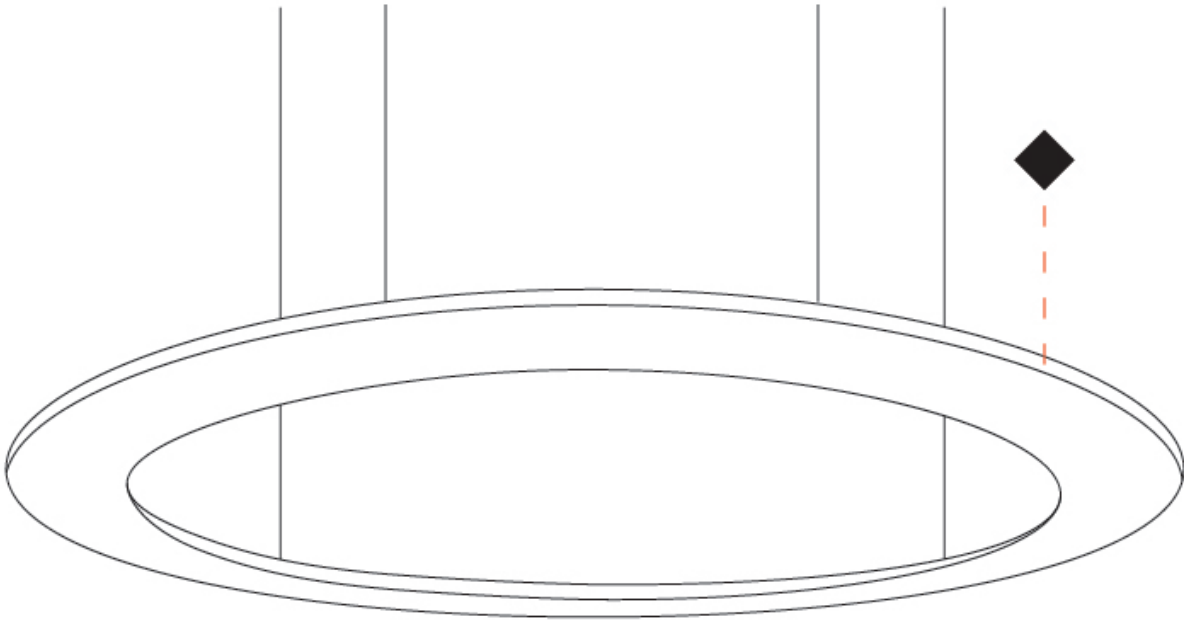

A51085-

PROJECT	_____
TYPE	_____
SPECIFIER	_____
QUANTITY	_____
DATE	_____