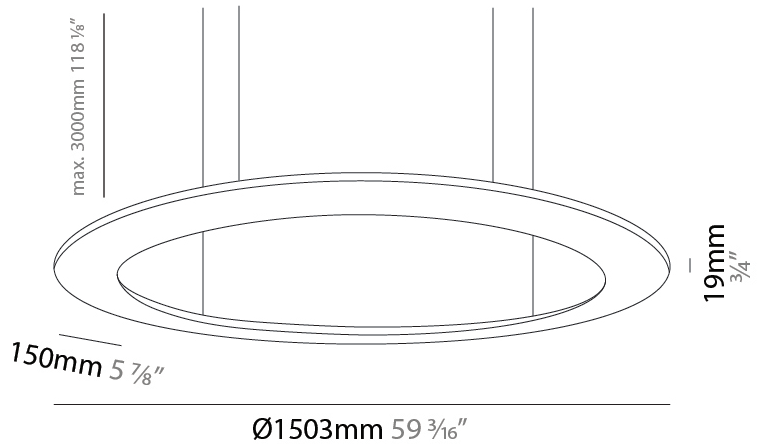

INFINITY SUSPENSION

A51084- -

base number   Color   Finish
Temperature   Options

PROJECT
TYPE
SPECIFIER
QUANTITY
DATE

1. To build a product code in our configurator select the specify button on the base model # product page
2. To build a manual product code on this datasheet choose from the options listed below in blue font and add the suffix to the base model #

GENERAL

Series: Infinity
Brand: Ivela
Division: Architectural
Mounting Type: Suspension
Mounting Location: Ceiling
Subcategory: Panels

PHYSICAL

Shape: Square
Length (mm): 1503
Length (in): 59 3/16
Width (mm): 100
Width (in): 3 15/16
Height (mm): 19
Height (in): 3/4
Max. Overall Height (mm): 2500
Max. Overall Height (in): 98 7/16
Light Distribution: Direct
Diffuser: PMMA - Opal
Fixture Finish: WHI / BLK / GLD
Fixture Material: Aluminum

ELECTRICAL

Lamp Type: LED
Input Wattage (W): 94
Dimming: Tri-Mode (Non-Dimming and Phase Dimming (120Vac only) and 0-10V Dimming)
Driver Included: No
Driver Location: Remote
Driver Type: Constant Voltage - Universal
Driver Class: Class 1 and Class 2
Housing: ENCP 8 (SC Power) ENCP 10 (Mean Well)
Input Voltage (V): 120 - 277
Output Voltage (V): 24

LED

Color Temperature (*K): 2700 / 3000 / 4000
Max. Delivered Lumen (lm): 5640 / 5875 / 6227
Nominal Lumen (lm): 5640 / 5875 / 6227
CRI: >93 CRI
Lamp Life (hrs): 50000

OPTICAL

RATINGS AND CERTIFICATIONS

Certified By: Certified for North American Standards
IP rating: IP20