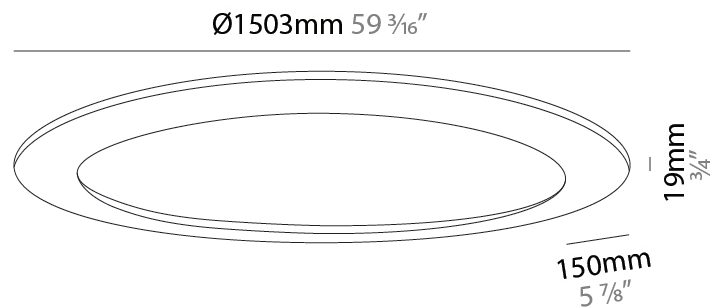

INFINITY SURFACE

A52053-

base number   Color   Finish
Temperature   Options

PROJECT
TYPE
SPECIFIER
QUANTITY
DATE

1. To build a product code in our configurator select the specify button on the base model # product page
2. To build a manual product code on this datasheet choose from the options listed below in blue font and add the suffix to the base model #

GENERAL

Series: Infinity
Brand: Ivela
Division: Architectural
Mounting Type: Surface
Mounting Location: Wall / Ceiling
Subcategory: Panels

PHYSICAL

Shape: Square
Length (mm): 1503
Length (in): 59 ³/₁₆"
Width (mm): 100
Width (in): 3 ¹⁵/₁₆"
Height (mm): 19
Height (in): 3/4
Light Distribution: Direct
Diffuser: PMMA - Opal
Fixture Finish: WHI / BLK / GLD
Fixture Material: Aluminum

ELECTRICAL

Lamp Type: LED
Input Wattage (W): 94
Dimming: Tri-Mode (Non-Dimming and Phase Dimming (120Vac only) and 0-10V Dimming)
Driver Included: No
Driver Location: Remote
Driver Type: Constant Voltage - Universal
Driver Class: Class 1 and Class 2
Housing: ENCP 8 (SC Power) ENCP 10 (Mean Well)
Input Voltage (V): 120 - 277
Output Voltage (V): 24

LED

Color Temperature (°K): 2700 / 3000 / 4000
Max. Delivered Lumen (lm): 5640 / 5875 / 6227
Nominal Lumen (lm): 11280 / 11750 / 12455
CRI: >93 CRI
Lamp Life (hrs): 50000

OPTICAL

RATINGS AND CERTIFICATIONS

Certified By: CSA Certified to UL and CSA Standards
IP rating: IP20