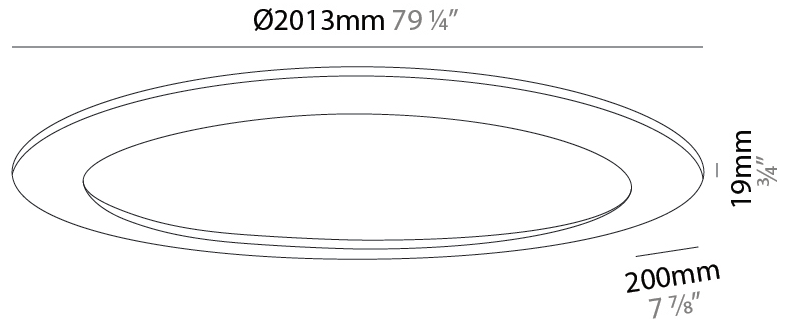

INFINITY SURFACE

A52054- -

base number   Color   Finish
Temperature   Options

1. To build a product code in our configurator select the specify button on the base model # product page
2. To build a manual product code on this datasheet choose from the options listed below in blue font and add the suffix to the base model #

GENERAL

Series: Infinity
Brand: Ivela
Division: Architectural
Mounting Type: Surface
Mounting Location: Wall / Ceiling
Subcategory: Panels

PHYSICAL

Shape: Square
Length (mm): 2103
Length (in): 79 1/4
Width (mm): 100
Width (in): 3 15/16
Height (mm): 19
Height (in): 3/4
Light Distribution: Direct
Diffuser: PMMA - Opal
Fixture Finish: WHI / BLK / GLD
Fixture Material: Aluminum

ELECTRICAL

Lamp Type: LED
Input Wattage (W): 126
Dimming: Tri-Mode (Non-Dimming and Phase Dimming (120Vac only) and 0-10V Dimming)
Driver Included: No
Driver Location: Remote
Driver Type: Constant Voltage - Universal
Driver Class: Class 1
Housing: ENCP 8
Input Voltage (V): 120 - 277
Output Voltage (V): 24

LED

Color Temperature (°K): 2700 / 3000 / 4000
Max. Delivered Lumen (lm): 7560 / 7875 / 8347
Nominal Lumen (lm): 15120 / 15750 / 16675
CRI: >93 CRI
Lamp Life (hrs): 50000

OPTICAL

RATINGS AND CERTIFICATIONS

Certified By: CSA Certified to UL and CSA Standards
IP rating: IP20

PROJECT _____
TYPE _____
SPECIFIER _____
QUANTITY _____
DATE _____