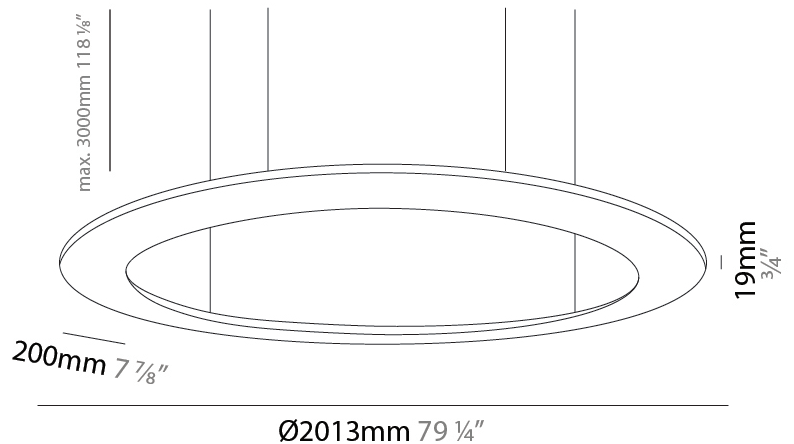

INFINITY SUSPENSION

A51085-

base number   Color   Finish
Temperature   Options

1. To build a product code in our configurator select the specify button on the base model # product page
2. To build a manual product code on this datasheet choose from the options listed below in blue font and add the suffix to the base model #

GENERAL

Series: Infinity
Brand: Ivela
Division: Architectural
Mounting Type: Suspension
Mounting Location: Ceiling
Subcategory: Panels

PHYSICAL

Shape: Square
Length (mm): 2103
Length (in): 79 1/4
Width (mm): 100
Width (in): 3 15/16
Height (mm): 19
Height (in): 3/4
Max. Overall Height (mm): 2500
Max. Overall Height (in): 98 7/16
Light Distribution: Direct
Diffuser: PMMA - Opal
Fixture Finish: WHI / BLK / GLD
Fixture Material: Aluminum

ELECTRICAL

Lamp Type: LED
Input Wattage (W): 126
Dimming: Tri-Mode (Non-Dimming and Phase Dimming (120Vac only) and 0-10V Dimming)
Driver Included: No
Driver Location: Remote
Driver Type: Constant Voltage - Universal
Driver Class: Class 1
Housing: ENCP 8
Input Voltage (V): 120 - 277
Output Voltage (V): 24

LED

Color Temperature (°K): 2700 / 3000 / 4000
Max. Delivered Lumen (lm): 7560 / 7875 / 8347
Nominal Lumen (lm): 15120 / 15750 / 16675
CRI: >93 CRI
Lamp Life (hrs): 50000

OPTICAL

RATINGS AND CERTIFICATIONS

Certified By: Certified for North American Standards
IP rating: IP20

PROJECT
TYPE
SPECIFIER
QUANTITY
DATE